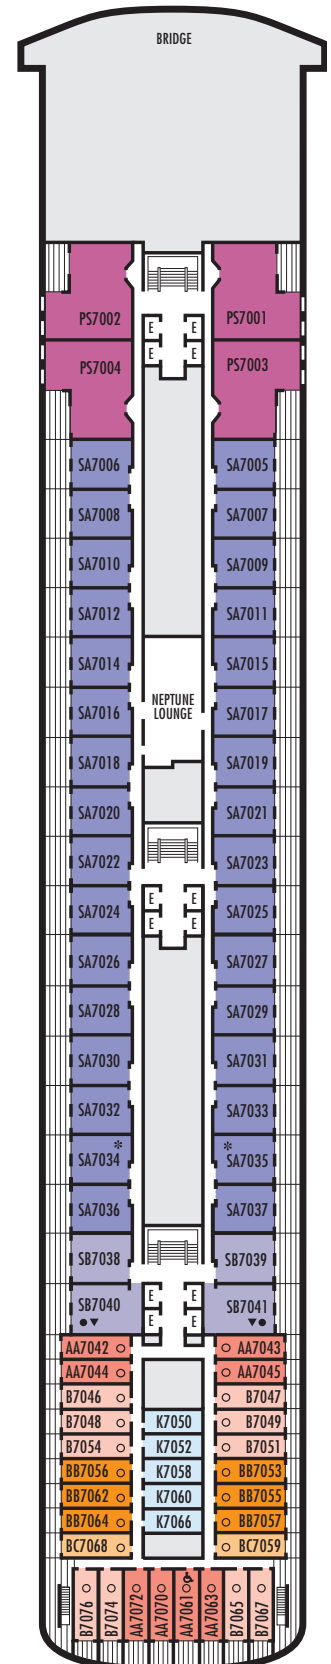

For more information regarding accessibility features on our ships please visit the [Accessibility](#) section of our website.

VERANDAH SUITES

PS

Pinnacle Suites: Bedroom with 1 king-size bed, oversize whirlpool bath & shower, living room, dining room, dressing room, private verandah, pantry, 1 sofa bed for 2 persons, mini-bar, refrigerator, guest toilet, floor-to-ceiling windows. Approximately 1,181 sq. ft. including verandah.

SA SB

Neptune Suites: 2 lower beds convertible to 1 king-size bed, whirlpool bath & shower, large sitting area, dressing room, private verandah, 1 sofa bed for 2 persons, mini-bar, refrigerator, floor-to-ceiling windows. Approximately 568–644 sq. ft. including verandah.

AA B BB BC

Vista Suites: 2 lower beds convertible to 1 queen-size bed, whirlpool bath & shower, sitting area, private verandah, mini-bar, refrigerator, floor-to-ceiling windows. Approximately 292 sq. ft. including verandah.

INTERIOR STATEROOMS

K

Large: 2 lower beds convertible to 1 queen-size bed, shower. Approximately 182–293 sq. ft.

Navigation Deck