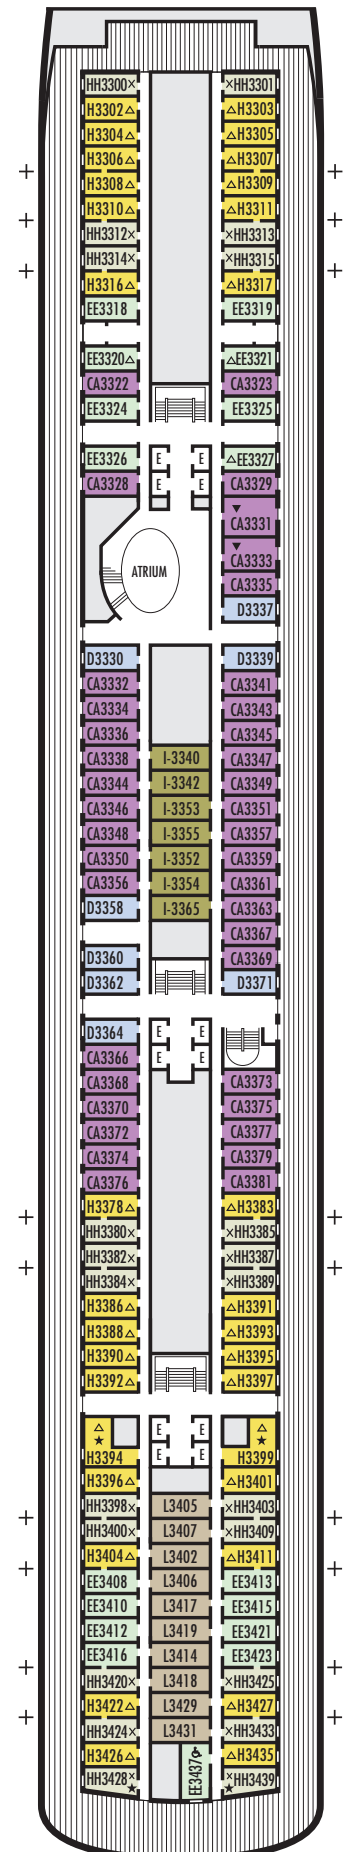

ACCESSIBILITY STATEROOM SYMBOL LEGEND

- ♿ Suites AA7061 & AA6223 and stateroom EE3437 are fully accessible, roll-in shower only
- ▼ Suites SB7041 & SB7040 are fully accessible with single side approach to the bed with bathtub & roll-in shower. Staterooms CQ6104, CA3333, CA3331, G1805 & G1804 are fully accessible with single side approach to the bed, roll-in shower only.
- ★ Staterooms HH3439, HH3428, H3399, H3394, E2709, E2704, E2702, L2696, J2555, J2554, G2500, FF1956, FF1943, G1807 & G1806 are ambulatory accessible, roll-in shower only

For more information regarding accessibility features on our ships please visit the [Accessibility](#) section of our website.

OCEAN-VIEW STATEROOMS

CA

Lanai: 2 lower beds convertible to 1 queen-size bed, bathtub & shower. Sliding glass doors lead onto the walk-around Lower Promenade Deck. Approximately 196–240 sq. ft.

D EE

Large: 2 lower beds convertible to 1 queen-size bed, bathtub & shower. Approximately 140–319 sq. ft.

H HH

Large: 2 lower beds convertible to 1 queen-size bed, bathtub & shower. All H-category staterooms have partial sea views. All HH-category staterooms have fully obstructed views. Approximately 140–319 sq. ft.

INTERIOR STATEROOMS

I L

Large: 2 lower beds convertible to 1 queen-size bed, shower. Approximately 182–293 sq. ft.

Lower Promenade Deck