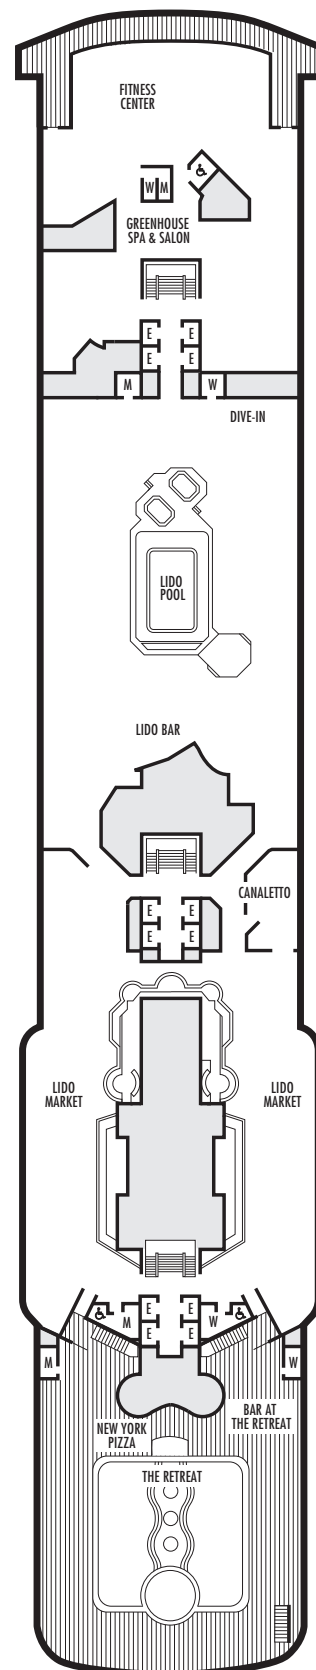

ROTTERDAM

DECK PLANS & STATEROOMS

The deck plans are color-coded by category of stateroom, and the category letter precedes the stateroom number in each room. All staterooms are equipped with flat-panel television, DVD player, telephone and multichannel music.

Important Note: Not all staterooms within each category have the same furniture configuration and/or facilities. Appropriate symbols within the rooms on the deck plans describe differences from the stateroom descriptions below.

All information is subject to change.

STATEROOM SYMBOL LEGEND

- Quad (2 lower beds, 1 sofa bed, 1 upper)
- Triple (2 lower beds, 1 sofa bed)
- ▲ 2 lower beds or converts to 1 queen-size
- △ Partial sea view
- X Fully obstructed view
- Shower only
- Bathtub & shower
- + Connecting rooms
- These staterooms have portholes instead of windows

ACCESSIBILITY STATEROOM SYMBOL LEGEND

- ♿ Suites AA7061 & AA6223 and stateroom EE3437 are fully accessible, roll-in shower only
- ▼ Suites SB7041 & SB7040 are fully accessible with single side approach to the bed with bathtub & roll-in shower. Staterooms CQ6104, CA3333, CA3331, G1805 & G1804 are fully accessible with single side approach to the bed, roll-in shower only.
- ★ Staterooms HH3439, HH3428, H3399, H3394, E2709, E2704, E2702, L2696, J2555, J2554, G2500, FF1956, FF1943, G1807 & G1806 are ambulatory accessible, roll-in shower only

For more information regarding accessibility features on our ships please visit the [Accessibility](#) section of our website.

Lido Deck