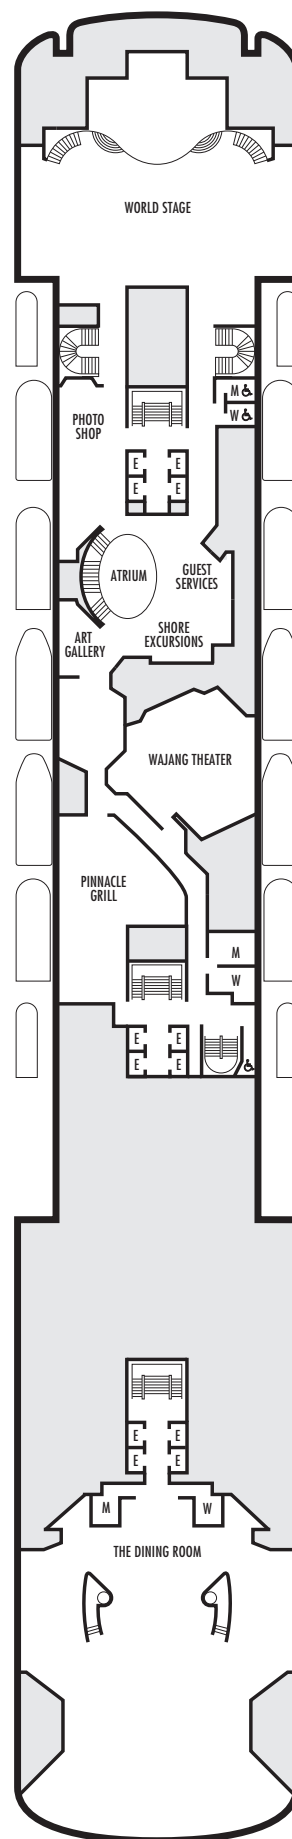

DECK 4—PROMENADE DECK