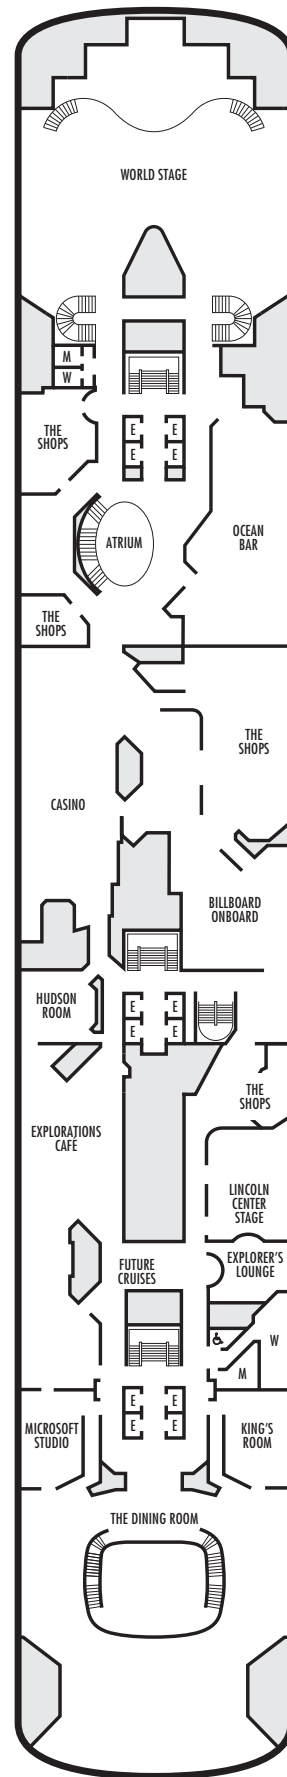

Important Note: Not all staterooms within each category have the same furniture configuration and/or facilities. Appropriate symbols within the rooms on the deck plans describe differences from the stateroom descriptions below.

All information is subject to change.

STATEROOM SYMBOL LEGEND

- Quad (2 lower beds, 1 sofa bed, 1 upper)
- Triple (2 lower beds, 1 sofa bed)
- ▲ 2 lower beds or converts to 1 queen-size
- △ Partial sea view
- × Fully obstructed view
- Shower only
- Bathtub & shower
- + Connecting rooms
- These staterooms have portholes instead of windows

ACCESSIBILITY STATEROOM SYMBOL LEGEND

- ♿ Suites AA7061 & AA6223 and stateroom EE3437 are fully accessible, roll-in shower only
- ▼ Suites SB7041 & SB7040 are fully accessible with single side approach to the bed with bathtub & roll-in shower. Staterooms CQ6104, CA3333, CA3331, G1805 & G1804 are fully accessible with single side approach to the bed, roll-in shower only.
- ★ Staterooms HH3439, HH3428, H3399, H3394, E2709, E2704, E2702, L2696, J2555, J2554, G2500, FF1956, FF1943, G1807 & G1806 are ambulatory accessible, roll-in shower only

For more information regarding accessibility features on our ships please visit the [Accessibility](#) section of our website.

Upper Promenade Deck