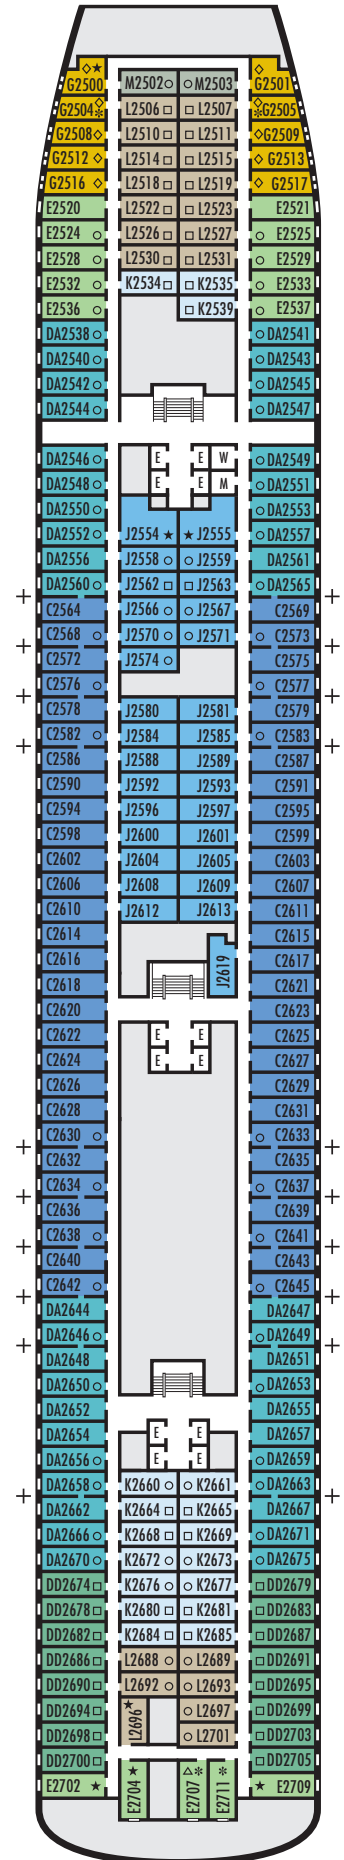

STATEROOM SYMBOL LEGEND

- Quad (2 lower beds, 1 sofa bed, 1 upper)
- Triple (2 lower beds, 1 sofa bed)
- ▲ 2 lower beds or converts to 1 queen-size
- △ Partial sea view
- × Fully obstructed view
- Shower only
- Bathtub & shower
- + Connecting rooms
- These staterooms have portholes instead of windows

ACCESSIBILITY STATEROOM SYMBOL LEGEND

- ♿ Suites AA7061 & AA6223 and stateroom EE3437 are fully accessible, roll-in shower only
- ▼ Suites SB7041 & SB7040 are fully accessible with single side approach to the bed with bathtub & roll-in shower. Staterooms CQ6104, CA3333, CA3331, G1805 & G1804 are fully accessible with single side approach to the bed, roll-in shower only.
- ★ Staterooms HH3439, HH3428, H3399, H3394, E2709, E2704, E2702, L2696, J2555, J2554, G2500, FF1956, FF1943, G1807 & G1806 are ambulatory accessible, roll-in shower only

For more information regarding accessibility features on our ships please visit the [Accessibility](#) section of our website.

OCEAN-VIEW STATEROOMS

C DA DD E

Large: 2 lower beds convertible to 1 queen-size bed, bathtub & shower. Approximately 140–319 sq. ft.

G

Large: 2 lower beds convertible to 1 queen-size bed, bathtub & shower. All G-category staterooms have portholes. Approximately 140–319 sq. ft.

INTERIOR STATEROOMS

J K L M

Large: 2 lower beds convertible to 1 queen-size bed, shower. Approximately 182–293 sq. ft.

DECK 2—MAIN DECK Staterooms 2500–2711

Main Deck