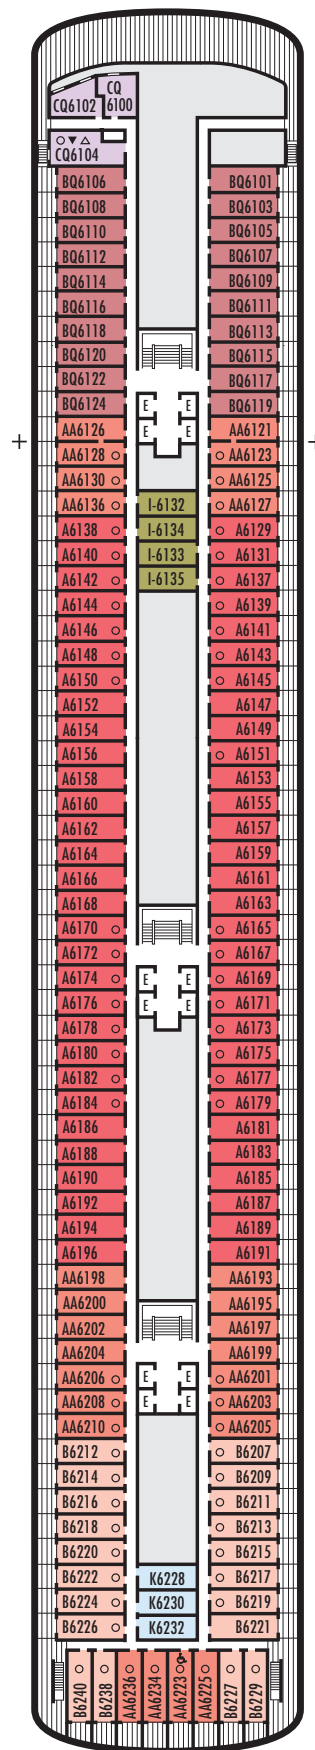

- ♿ Suites AA7061 & AA6223 and stateroom EE3437 are fully accessible, roll-in shower only
- ▼ Suites SB7041 & SB7040 are fully accessible with single side approach to the bed with bathtub & roll-in shower. Staterooms CQ6104, CA3333, CA3331, G1805 & G1804 are fully accessible with single side approach to the bed, roll-in shower only.
- ★ Staterooms HH3439, HH3428, H3399, H3394, E2709, E2704, E2702, L2696, J2555, J2554, G2500, FF1956, FF1943, G1807 & G1806 are ambulatory accessible, roll-in shower only

For more information regarding accessibility features on our ships please visit the [Accessibility](#) section of our website.

VERANDAH SPA SUITES

BQ

Vista Spa Suites: 2 lower beds convertible to 1 queen-size bed, whirlpool bath & shower, sitting area, private verandah, mini-bar, refrigerator, floor-to-ceiling windows. Approximately 292 sq. ft. including verandah.

VERANDAH SUITES

A AA B

Vista Suites: 2 lower beds convertible to 1 queen-size bed, whirlpool bath & shower, sitting area, private verandah, mini-bar, refrigerator, floor-to-ceiling windows. Approximately 295–337 sq. ft. including verandah.

OCEAN-VIEW STATEROOMS

CQ

Large Ocean-view Spa: 2 lower beds convertible to 1 queen-size bed, bathtub & shower. Approximately 140–319 sq. ft.

INTERIOR STATEROOMS

I K

Large: 2 lower beds convertible to 1 queen-size bed, shower. Approximately 182–293 sq. ft.

Verandah Deck