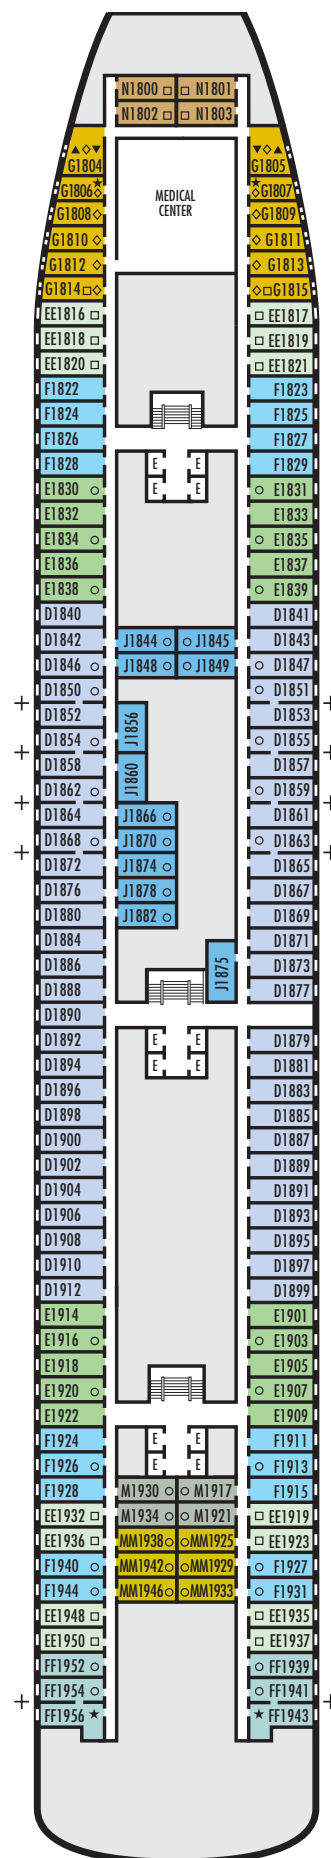

- Quad (2 lower beds, 1 sofa bed, 1 upper)
- Triple (2 lower beds, 1 sofa bed)
- ▲ 2 lower beds or converts to 1 queen-size
- △ Partial sea view
- X Fully obstructed view
- Shower only
- Bathtub & shower
- + Connecting rooms
- These staterooms have portholes instead of windows

ACCESSIBILITY STATEROOM SYMBOL LEGEND

- ♿ Suites AA7061 & AA6223 and stateroom EE3437 are fully accessible, roll-in shower only
- ▼ Suites SB7041 & SB7040 are fully accessible with single side approach to the bed with bathtub & roll-in shower. Staterooms CQ6104, CA3333, CA3331, G1805 & G1804 are fully accessible with single side approach to the bed, roll-in shower only.
- ★ Staterooms HH3439, HH3428, H3399, H3394, E2709, E2704, E2702, L2696, J2555, J2554, G2500, FF1956, FF1943, G1807 & G1806 are ambulatory accessible, roll-in shower only

For more information regarding accessibility features on our ships please visit the [Accessibility](#) section of our website.

OCEAN-VIEW STATEROOMS

□ D □ E □ EE □ F □ FF

Large: 2 lower beds convertible to 1 queen-size bed, bathtub & shower. Approximately 140–319 sq. ft.

■ G

Large: 2 lower beds convertible to 1 queen-size bed, bathtub & shower. All G-category staterooms have portholes. Approximately 140–319 sq. ft.

INTERIOR STATEROOMS

□ J □ M □ MM □ N

Large: 2 lower beds convertible to 1 queen-size bed, shower. Approximately 182–293 sq. ft.

DECK 1—DOLPHIN DECK

Staterooms 1800–1956

Dolphin Deck