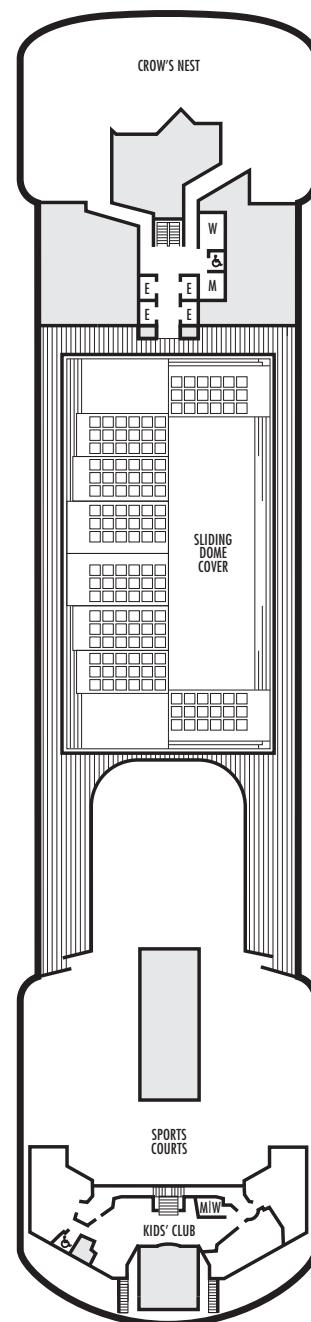

Important Note: Not all staterooms within each category have the same furniture configuration and/or facilities. Appropriate symbols within the rooms on the deck plans describe differences from the stateroom descriptions below.

All information is subject to change.

STATEROOM SYMBOL LEGEND

- Quad (2 lower beds, 1 sofa bed, 1 upper)
- Triple (2 lower beds, 1 sofa bed)
- ▲ 2 lower beds or converts to 1 queen-size
- △ Partial sea view
- × Fully obstructed view
- Shower only
- Bathtub & shower
- + Connecting rooms
- These staterooms have portholes instead of windows

ACCESSIBILITY STATEROOM SYMBOL LEGEND

- ♿ Suites AA7061 & AA6223 and stateroom EE3437 are fully accessible, roll-in shower only
- ▼ Suites SB7041 & SB7040 are fully accessible with single side approach to the bed with bathtub & roll-in shower. Staterooms CQ6104, CA3333, CA3331, G1805 & G1804 are fully accessible with single side approach to the bed, roll-in shower only.
- ★ Staterooms HH3439, HH3428, H3399, H3394, E2709, E2704, E2702, L2696, J2555, J2554, G2500, FF1956, FF1943, G1807 & G1806 are ambulatory accessible, roll-in shower only

For more information regarding accessibility features on our ships please visit the [Accessibility](#) section of our website.

Sports Deck